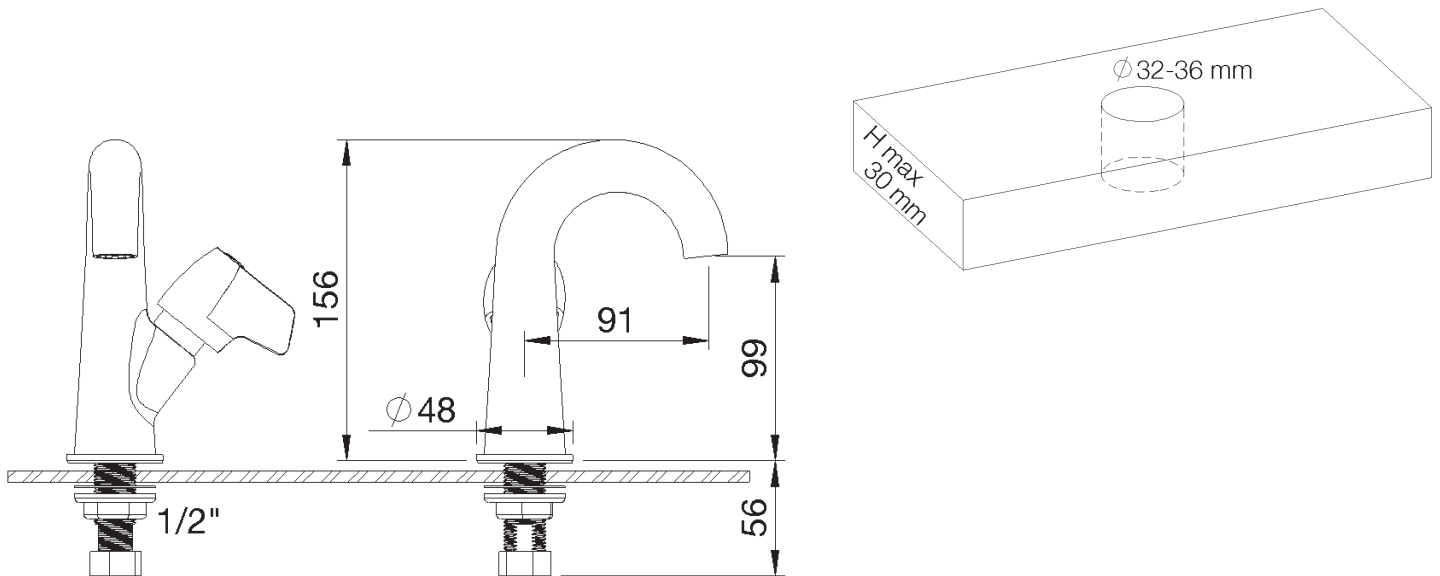

PRODUCT TECHNICAL SHEET		
Collection :	PILE & FACE	Ref. : 4012.11.30

Robinet lave mains, col de cygne

Fonteinkraan, zwanenhals

Washbasin tap, swan neck

Picture

Product details

Weight:	1,3 kg
Flow at 3 bar :	Restricted 7,5 l/min
Internal mechanism :	Ceramic valve 1/4 turn

Technical drawing

RA-V01